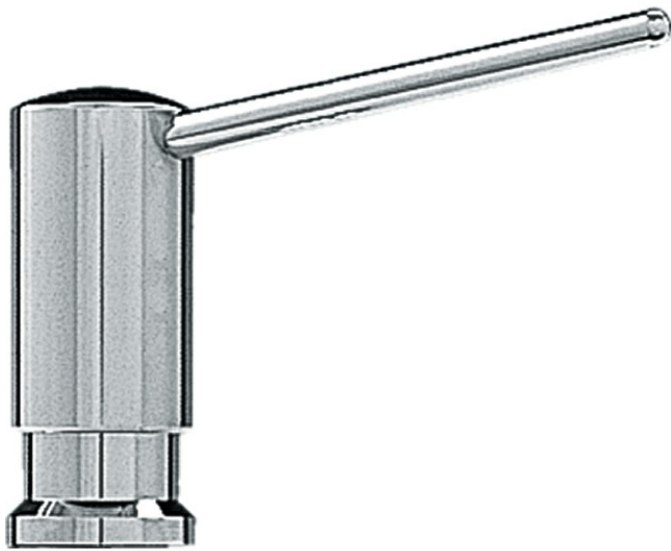

Soap dispenser Satin Nickel

An inspired soap dispensing solution for the kitchen, Franke soap dispensers are counter-sunk for an elegant look, leaving only the dispensing head visible. This soap dispenser matches the Franke Ambient faucet family and is available in multiple finishes to match your decor.

Product Picture

Article Numbers

FUN#	119.0155.993
US Part Number	SD3180

Technical Drawing